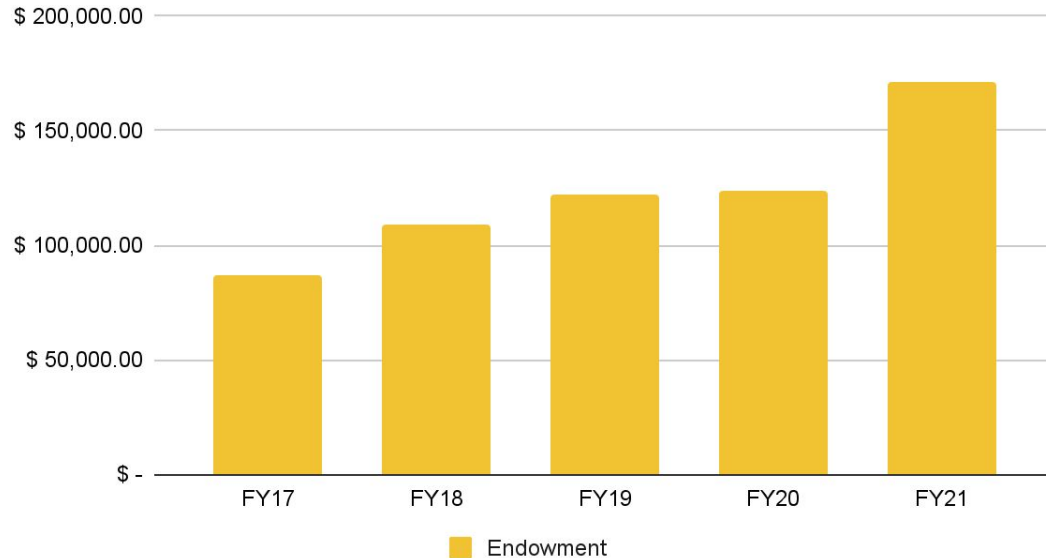

Thank You Donors!

Endowment Growth (FY17-FY21)

Michigan Rugby received a record amount of donations this year

- Donations for FY 21: $55,392
- Endowment Gain for FY 21: $47,792

“We are incredibly grateful for our network of alumni, parents, and supporters that believe in us and our mission.”

- President George Janke

Half of your donation goes to funding current club operations, while the other half goes directly to our endowment.