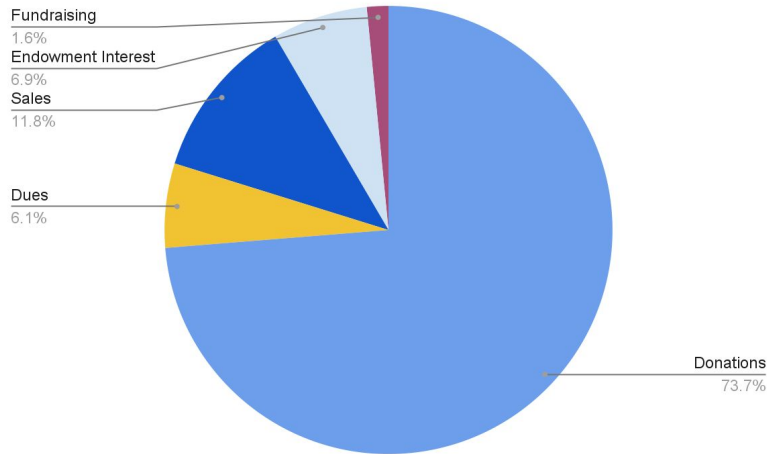

Conor McNabnay
Sophomore
Mechanical Engin.

I joined Michigan Rugby because I wanted to be apart of an organized athletic team in college that would challenge me and offer some unique experiences. I enjoyed playing football in high school and I wanted to replicate that experience. This club has impacted my college experience by allowing me to be a part of a community of people who are teammates, friends, and students. I never thought I would be playing a sport in college so it's great to continue my athletic career playing rugby. -Conor McNabnay

We have 55 players entering Fall 2021.

Financial Summary

2020-2021 Revenue: \$75.1k

- Donations (Direct and University Matching).....\$55,392
- Sales (Store Sales; Player Side Orders).....\$8,840
- Endowment Interest.....\$5,168
- Dues.....\$4,567
- Fundraising.....\$1,169