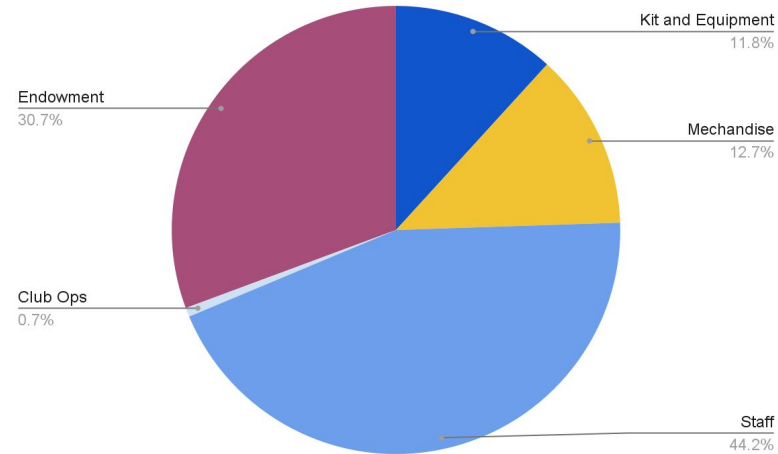

2020-2021 Expenses: $91.6k

- Staff (Coaches).....$40,518
- Endowment Contribution.....$28,104
- Kit and Equipment (Uniforms; Kit Items).....$10,786
- Merchandise (Player Side Orders).....$11,652
- Club Ops (Stewardship; Miscellaneous).....$598

If you have financial questions or suggestions, please contact Chief Financial Officer Alexander Leichter: leichter@umich.edu